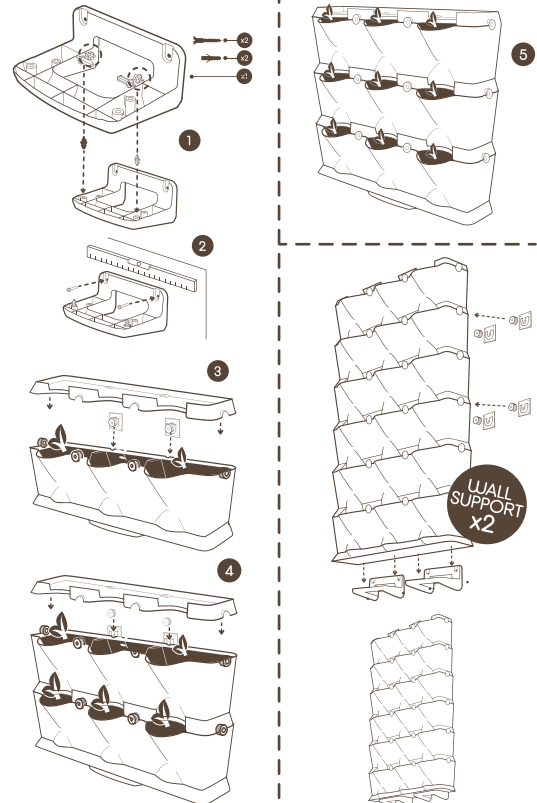

# wall support

minigarden basic

minigarden®

# wall support

minigarden vertical

# wall support

minigarden one

6x40mm  
not included

Option A or Option B

Minigarden Fixers not included