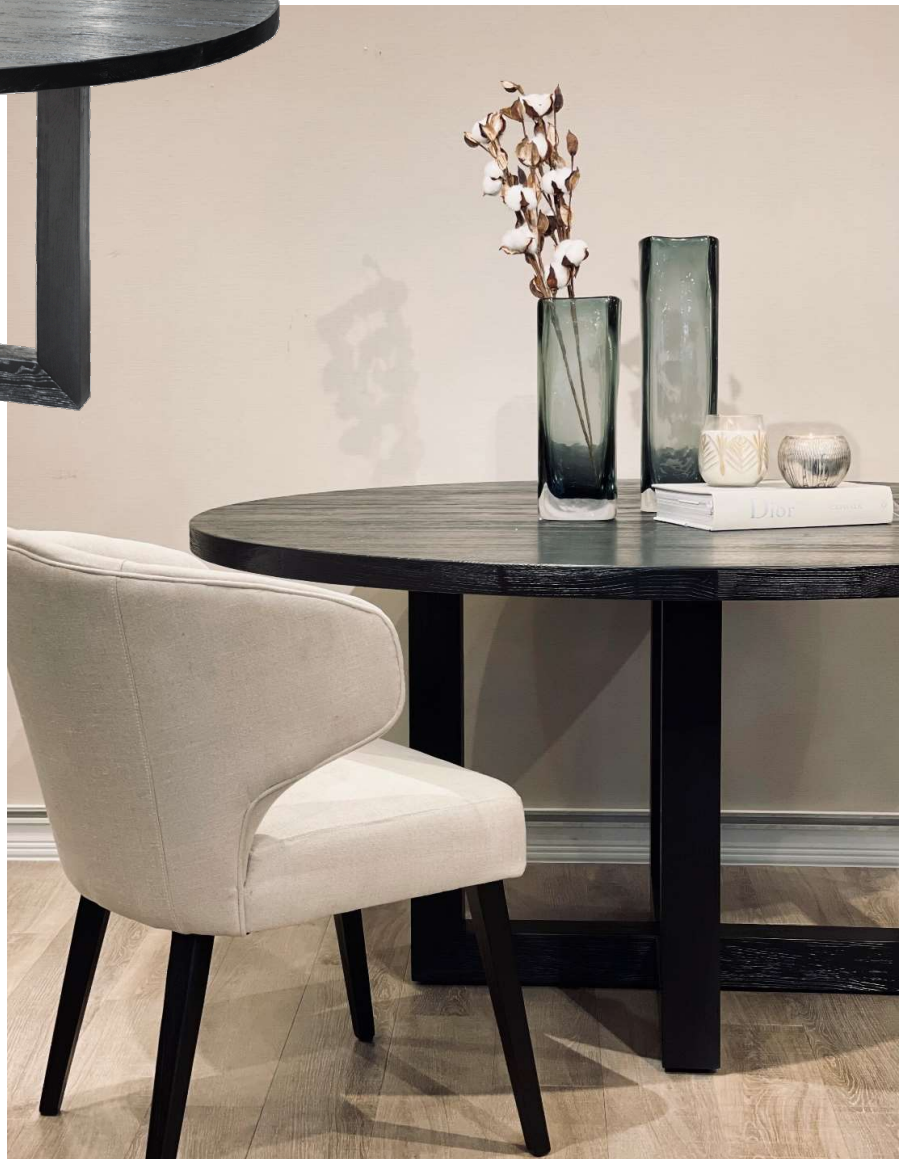

*Dining Chair*

**NP-636-843**  
51x58xh.88cm  
¥58,000

**NP-636-744**  
51x58xh.88cm  
¥58,000

**NP-636-658**  
51x58xh.88cm  
¥58,000

**NP-636-669**  
51x58xh.88cm  
¥58,000

**NP-636-654**  
51x58xh.88cm  
¥58,000

*Dining Set*

**NP-310-810**  
56x64xh.81(sh.50)cm  
¥68,000

**NP-310-658**  
56x64xh.81(sh.50)cm  
¥68,000

**NP-124-22**  
Φ.150xh.75cm  
¥260,000

*Dining Set*

NP-173-810  
55x63xh.81(sh.50)cm  
¥78,000

NP-126-86  
Φ.135xh.75cm  
¥195,000