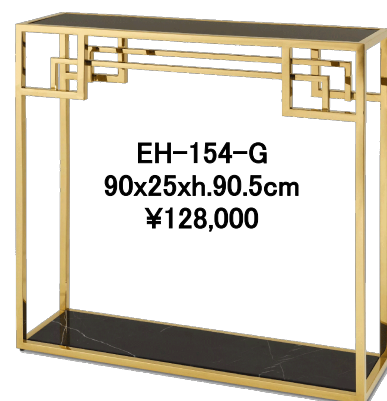

EH-196-G
68x69xh.152cm
¥350,000

EH-196-S
68x69xh.152cm
¥350,000

EH-154-S
90x25xh.90.5cm
¥128,000

EH-154
90x25xh.90.5cm
¥88,000

EH-154-G
90x25xh.90.5cm
¥128,000

EH-252-W
178x90xh.88cm
¥230,000

EH-413
92x30xh.90.5cm
¥110,000

EH-252-BK
178x90xh.88cm
¥230,000

EH-2061-BL
94x82xh.78cm
Φ.50xh.41cm
¥145,000

EH-2061
94x82xh.78cm
Φ.50xh.41cm
¥145,000

For Kids

EH-383-GR
65x55xh.55cm
Φ.34xh.31cm
¥85,000

For Kids

EH-383-P
65x55xh.55cm
Φ.34xh.31cm
¥85,000