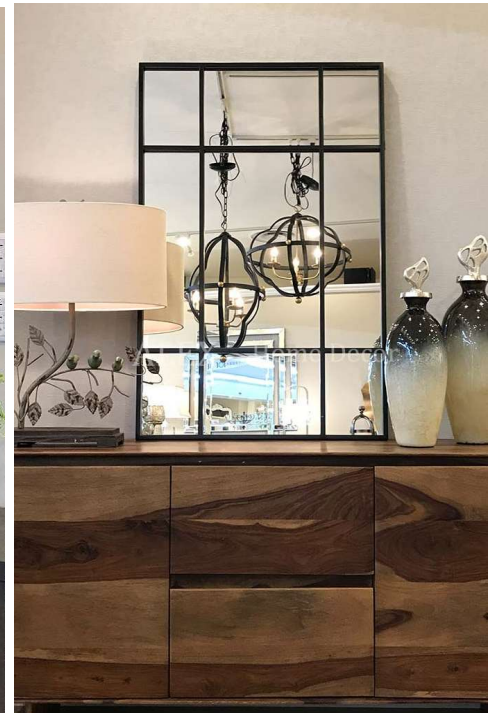

CZ-100
70x90cm
¥32,000

CZ-1200
80x110cm
¥30,000

CZ-600
70x70cm
¥27,000

CZ-400
76x100cm
¥38,000

to be wonderfle life....

Comfortable Mirror

CZ-800
80x80cm
¥45,000

CZ-1100
100x110cm
¥56,000