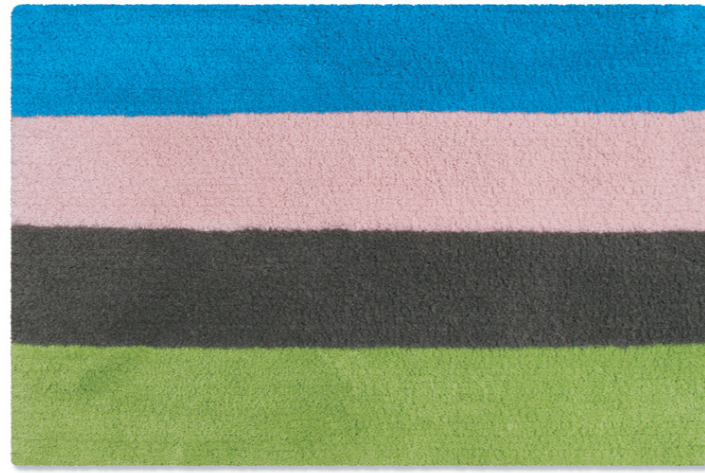

## Four Seasons Doormat

designer: Airconditioned  
size: 550 X 850 mm  
colour: Spring, Summer, Autumn, Winter  
material: Acrylic Fiber  
made in: Japan  
remarks: 床暖房、ホットカーペット対応

## Kiss and Hug Doormat

designer: Airconditioned  
size: 550 X 850 mm  
colour: Yellow, Grey  
material: Acrylic Fiber  
made in: Japan  
remarks: 床暖房、ホットカーペット対応