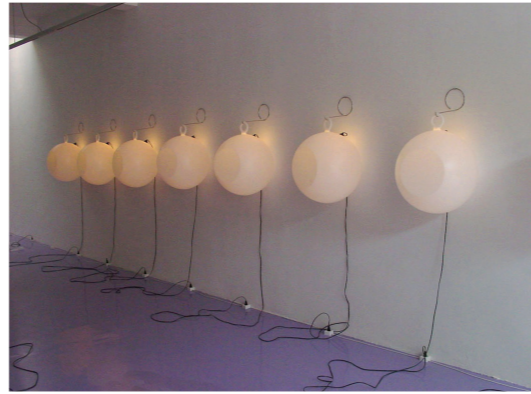

## Zzzidt Light

designer: Richard Hutten (from Netherland)  
size: w550 X D650 X H450 MM  
colour: White  
material: Rotation moulded LDPE  
made in: Netherland  
remarks: 25w X 1. E12

## Elephant Light

designer: Richard Hutten (from Netherland)  
size: w720 X h580 mm  
colour: White  
material: Low density Polyethylene  
made in: Netherland