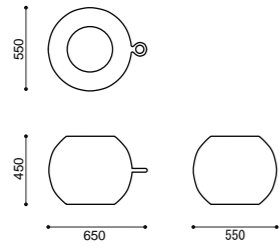

## Zzzidt Light

designer: Richard Hutten (from Netherland)  
size: w550 X D650 X H450 MM  
colour: White  
material: Rotation moulded LDPE  
made in: Netherland  
remarks: 25w X 1. E12

## Elephant Light

designer: Richard Hutten (from Netherland)  
size: w720 X h580 mm  
colour: White  
material: Low density Polyethylene  
made in: Netherland