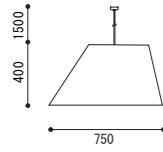

Curious Lamp Hang Large

designer: Yosuke Watanabe (from Japan)
size: w750 X d600 X h400 mm
colour: White
material: Cotton , Plastic Sheet
made in: Japan
remarks: 100w, E26

Curious Lamp Table

designer: Yosuke Watanabe (from Japan)
size: w400 X d300 X h700 mm
colour: Green
material: Cotton , Plastic Sheet
made in: Japan
remarks: 100w, E26

Curious Lamp Hang Small

designer: Yosuke Watanabe (from Japan)
size: w500 X d400 X h267 mm
colour: White / Black
material: Cotton , Plastic Sheet
made in: Japan
remarks: 100w, E26