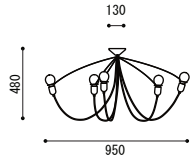

Heavy Guy Chandelier

designer: Mischa Vos (from Netherland)
size: ϕ 900 X h550 mm
colour: Black / White / Red
made in: Japan
remarks: 60w X 5. E26

Light 