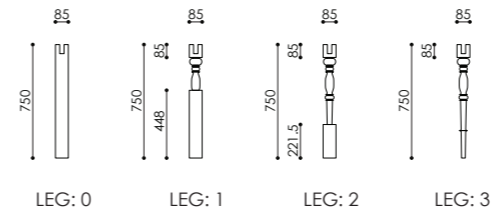

Variation 0123 Shelf

designer: Airconditioned (from Japan)
size: w(custom) X d(custom) X h750 mm
colour: Natural / White / Black
material: Tamo
made in: Japan
remarks: 高さ変更可能、色別注可能

Shelf