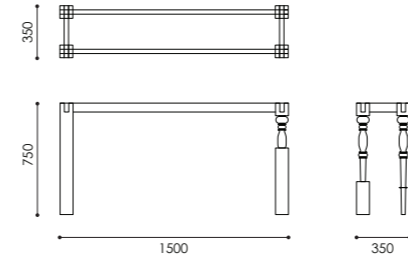

Variation 0123 Shelf

designer: Airconditioned (from Japan)
size: w(custom) X d(custom) X h750 mm
colour: Natural / White / Black
material: Tamo
made in: Japan
remarks: 高さ変更可能、色別注可能

Shelf