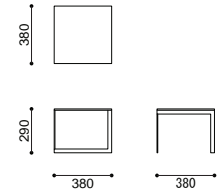

4L Side Table

designer: Sam Johnson (from England)
size: w380 X d380 X h290 mm
material: Walnut, Power coated Steel
made in: England

Embroidered Bedside Table

designer: Electricwig (from England)
size: w250 X d370 X h595 mm
Colour: White Fish / Brown Fish / White Flower / Brown Flower
material: MDF
made in: Japan