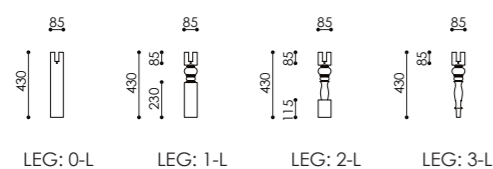

Variation 0123 Living Table Set

designer: Airconditioned (from Japan)
 size: w(custom) X d(custom) X h750 mm
 colour: Natural / White / Black
 material: Tamo
 made in: Japan
 remarks: 高さ変更可能、色別注可能

* サイズオーダー、お好みの脚種の組み合わせが可能です。

WHITE

BLACK

Karate Chop Table

designer: Airconditioned (from Japan)
 size: w860, 430 X d430 X h360 mm
 material: Steel, Glass
 made in: Japan