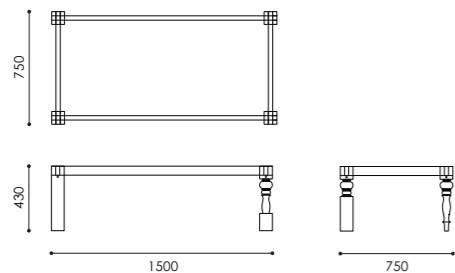

Variation 0123 Living Table Set

designer: Airconditioned (from Japan)
 size: w(custom) X d(custom) X h750 mm
 colour: Natural / White / Black
 material: Tamo
 made in: Japan
 remarks: 高さ変更可能、色別注可能

* サイズオーダー、お好みの脚種の組み合わせが可能です。

WHITE

BLACK

Karate Chop Table

designer: Airconditioned (from Japan)
 size: w860, 430 X d430 X h360 mm
 material: Steel, Glass
 made in: Japan