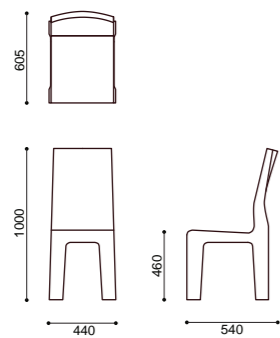

## Centraal Museum Chair

designer: Richard Hutten (from Netherland)  
size: w440 X d540 X h1000 (sh460) mm  
colour: Dark Red ■ / Grey ■ / Purple ■  
material: Rotation moulded LDPE  
made in: Netherland

## Rhino Low Lounge Chair

designer: Richard Hutten (from Netherland)  
size: w500 X d690 X h550 (sh280) mm  
colour: Blue ■ / White □ / Fluro Orange ■  
material: Rotation moulded LDPE  
made in: Netherland