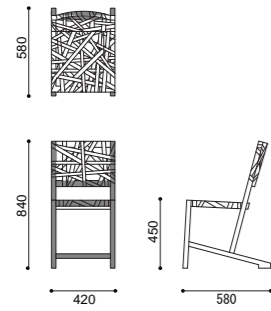

Berlage Chair

designer: Richard Hutten (from Netherland)
size: w420 X d580 X h840 (sh450) mm
colour: Green ■ / Black ■ / White □ / Grey ■ / Brown ■ / Red ■
material: Oak, Nylon
made in: Netherland

Zuiderzee Chair

designer: Richard Hutten (from Netherlands)
size: w430 X d420 X h770 (sh450) mm
material: Buna
made in: Netherland