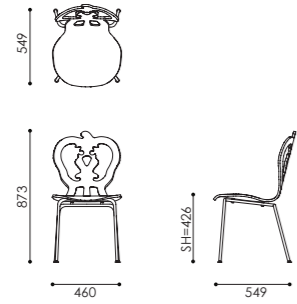

## Silhouette Chair Victoria

designer: William Warren (from England)  
size: w460 X d549 X h873 (sh426) mm  
colour: Night green ■ / Rose white □ / Vintage red ■  
material: Beech, Steel  
made in: Japan  
remarks: Stackable

## XL1-2 CHAIR

designer: Michael Marriot (from England)  
size: w400 X d477 X h800 (sh440) mm  
material: Tamo