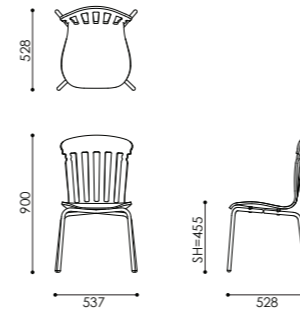

Silhouette Chair Albert

designer: William Warren (from England)
size: w530 X d538 X h900 (sh450) mm
colour: Brown ■ / Natural ■ / Black ■
material: Beech, Steel
made in: Japan
remarks: Stackable

CHAIR 