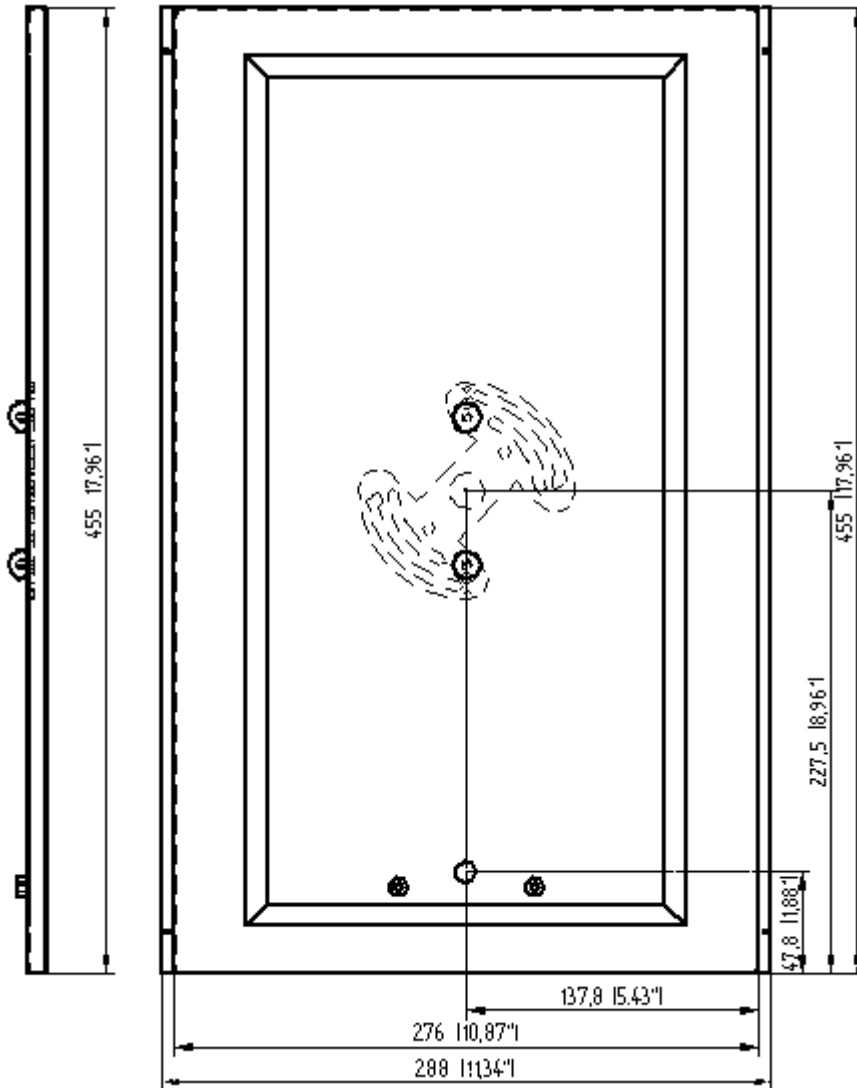

CL STERLING & SON 

TC E63 L – Large Square Exterior Sconce

TIVERTON COLLECTION

All dimensions are in millimeters (mm) and inches (")

CL STERLING & SON 

Back Plate

TC E63 L

All dimensions are in millimeters (mm) and inches (")