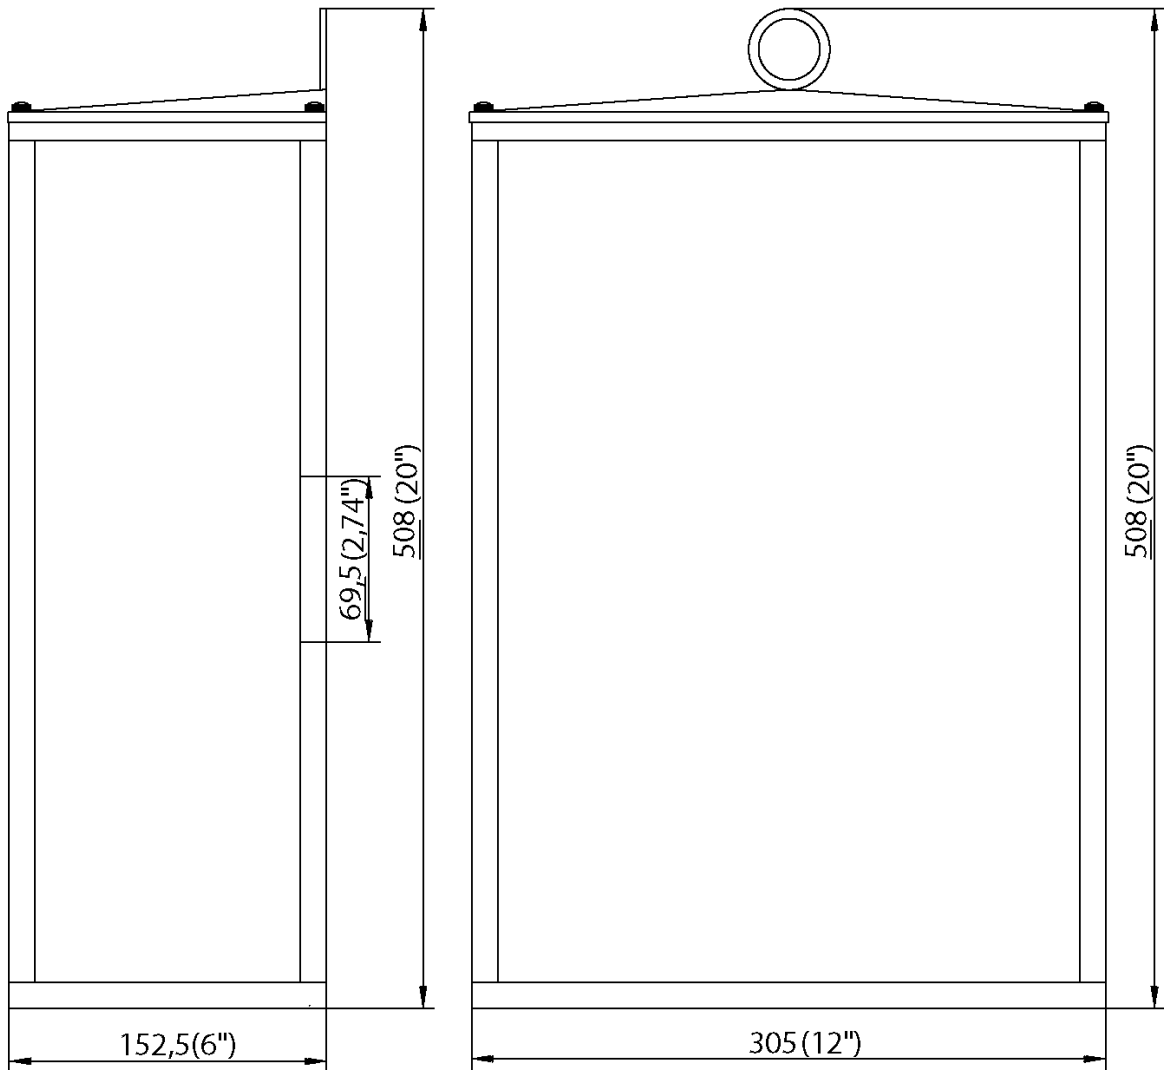

CL STERLING & SON 

TC E63 L – Large Square Exterior Sconce

TIVERTON COLLECTION

All dimensions are in millimeters (mm) and inches (")

CL STERLING & SON 

Back Plate

TC E63 L

All dimensions are in millimeters (mm) and inches (")