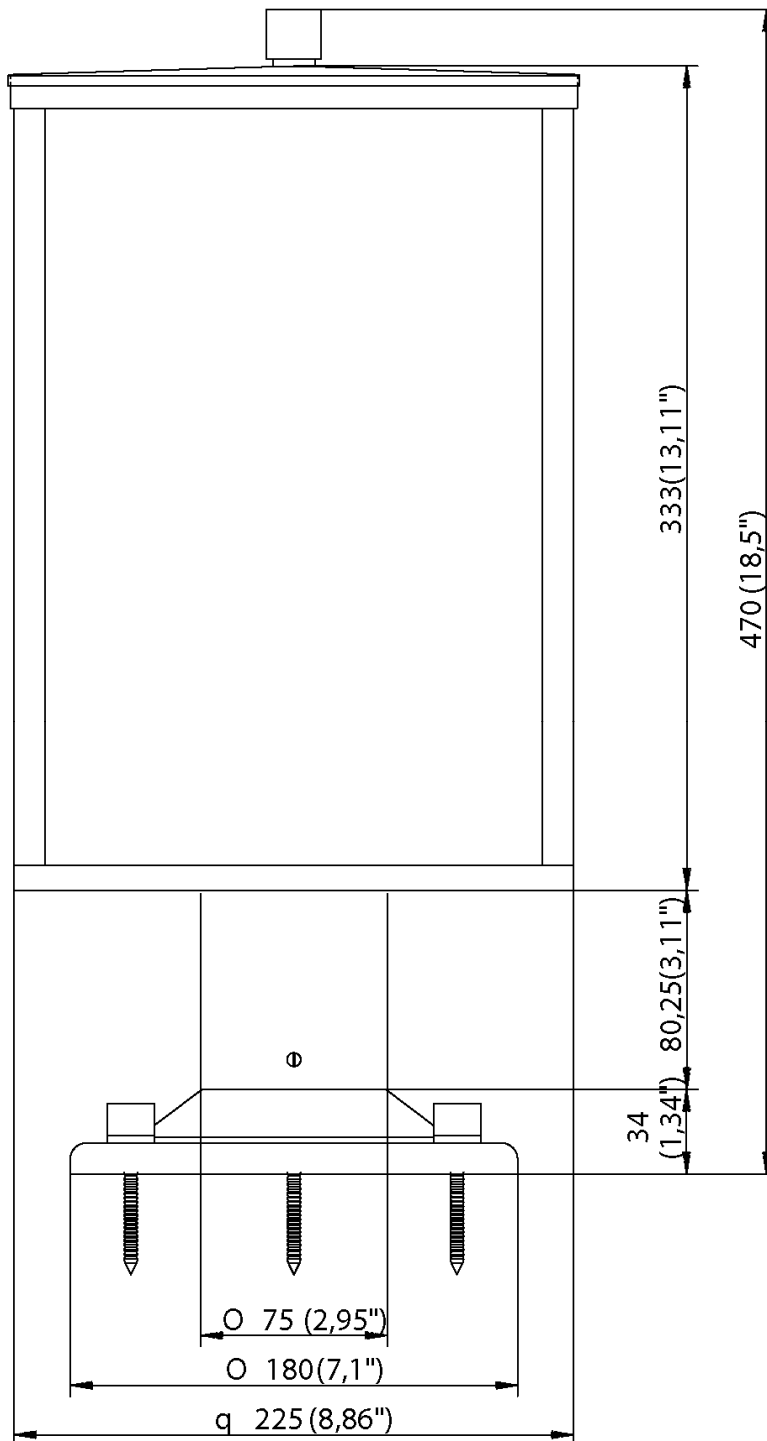

CL STERLING & SON 

TC E61 S – Small Square Exterior Lantern

TIVERTON COLLECTION

\*All dimensions are in millimeters (mm) and inches (")\*