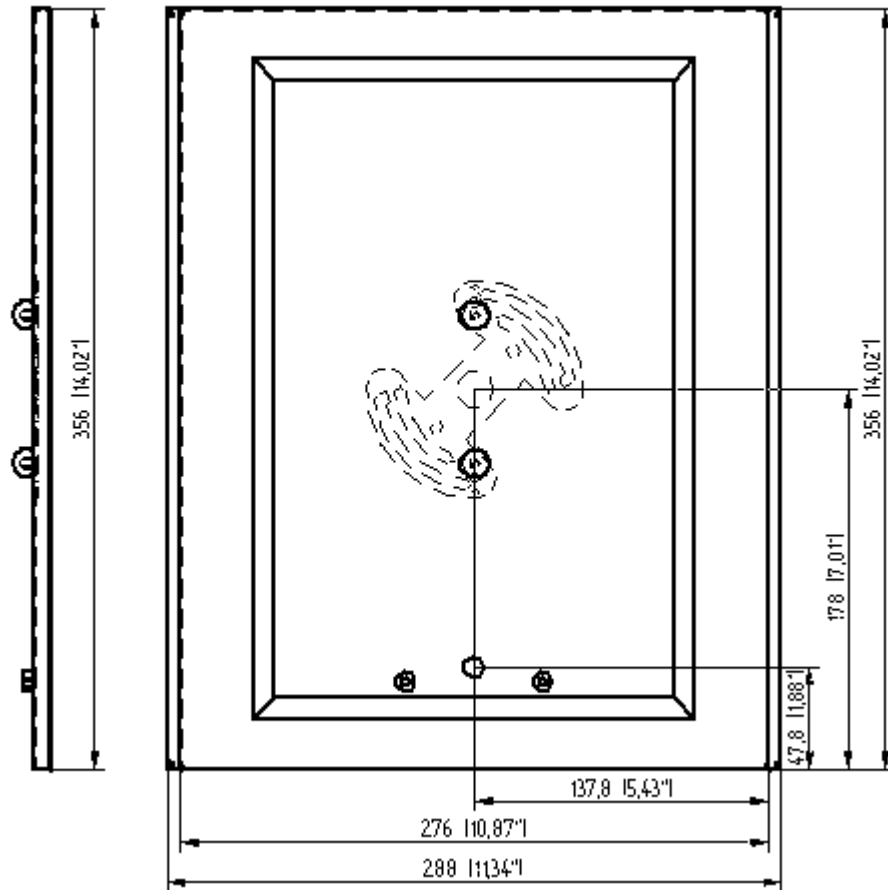

CL STERLING & SON 

GC E66 L – Large Round Exterior Sconce

GILLETTE COLLECTION

All dimensions are in millimeters (mm) and inches (")

CL STERLING & SON 

Back Plate

GC E66 L

All dimensions are in millimeters (mm) and inches (")