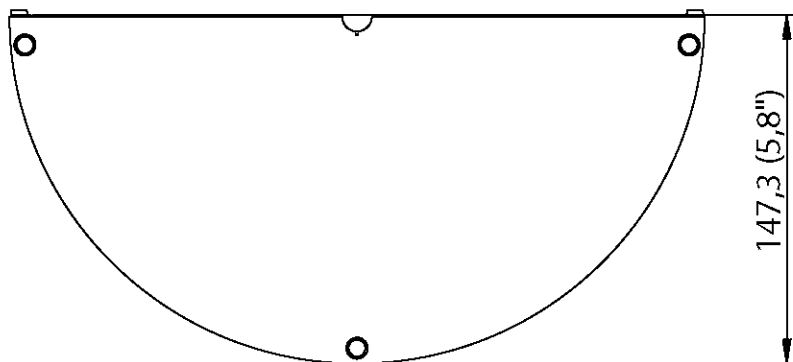

CL STERLING & SON 

GC E66 L – Large Round Exterior Sconce

GILLETTE COLLECTION

All dimensions are in millimeters (mm) and inches (")

CL STERLING & SON 

Back Plate

GC E66 L

All dimensions are in millimeters (mm) and inches (")