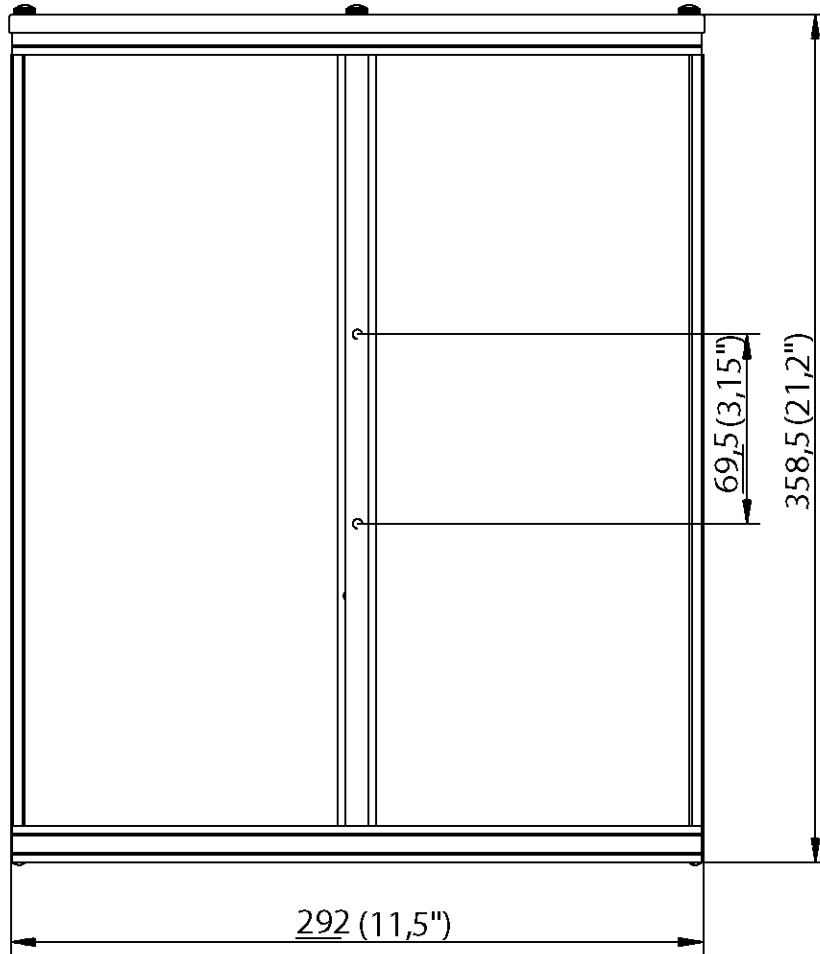

CL STERLING & SON 

GC E66 L – Large Round Exterior Sconce

GILLETTE COLLECTION

All dimensions are in millimeters (mm) and inches (")

CL STERLING & SON 

Back Plate

GC E66 L

All dimensions are in millimeters (mm) and inches (")