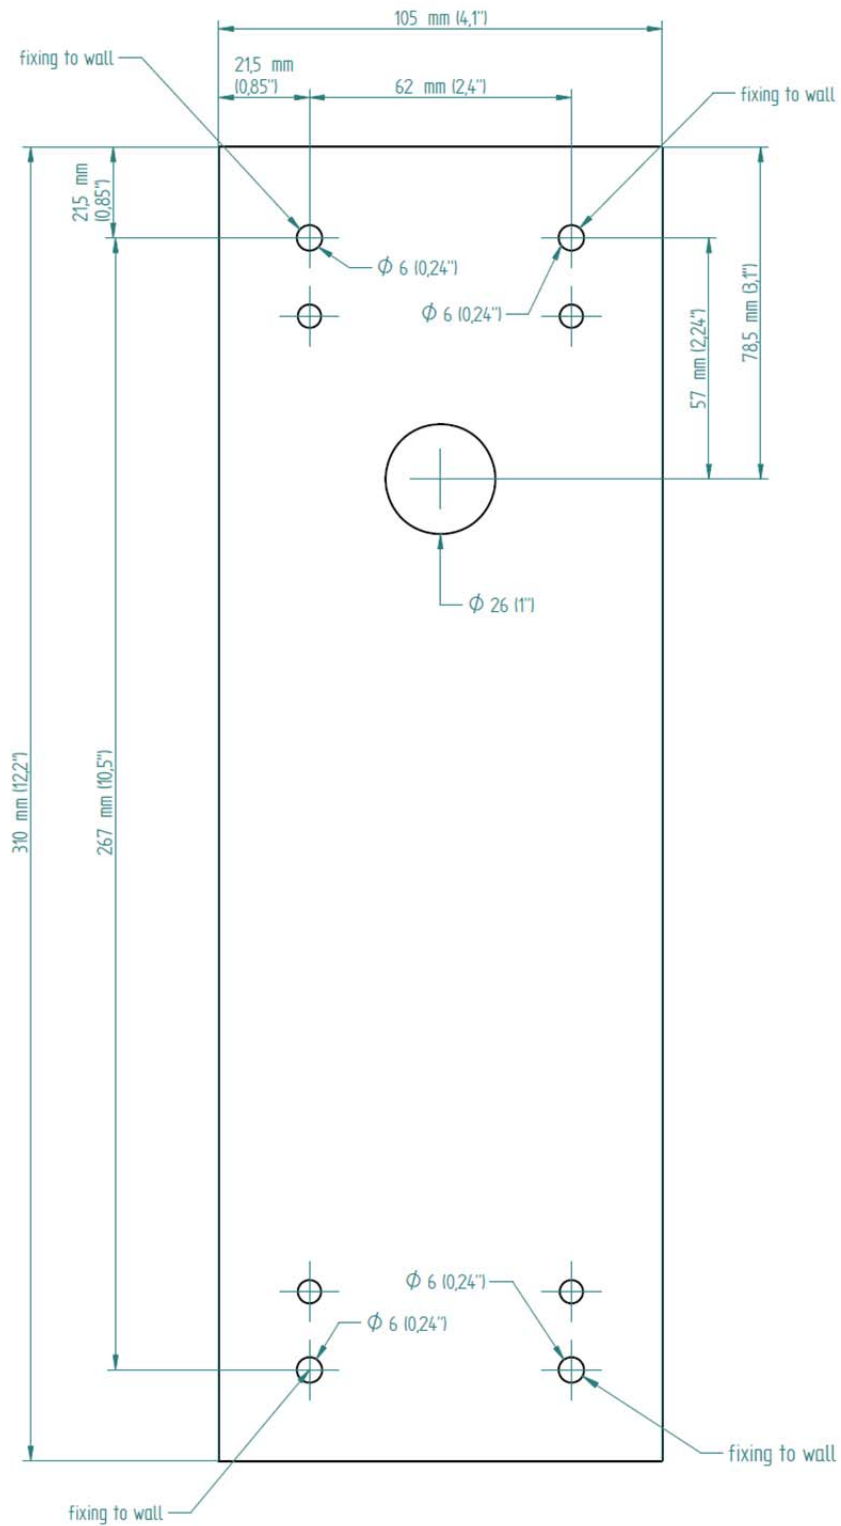

CL STERLING & SON 

GC E65 LB
LARGE ROUND EXTERIOR PENDANT W BRACKET

GILETTE COLLECTION

* All dimensions are in millimeters (mm) and inches (") *

* All dimensions are in millimeters (mm) and inches (") *