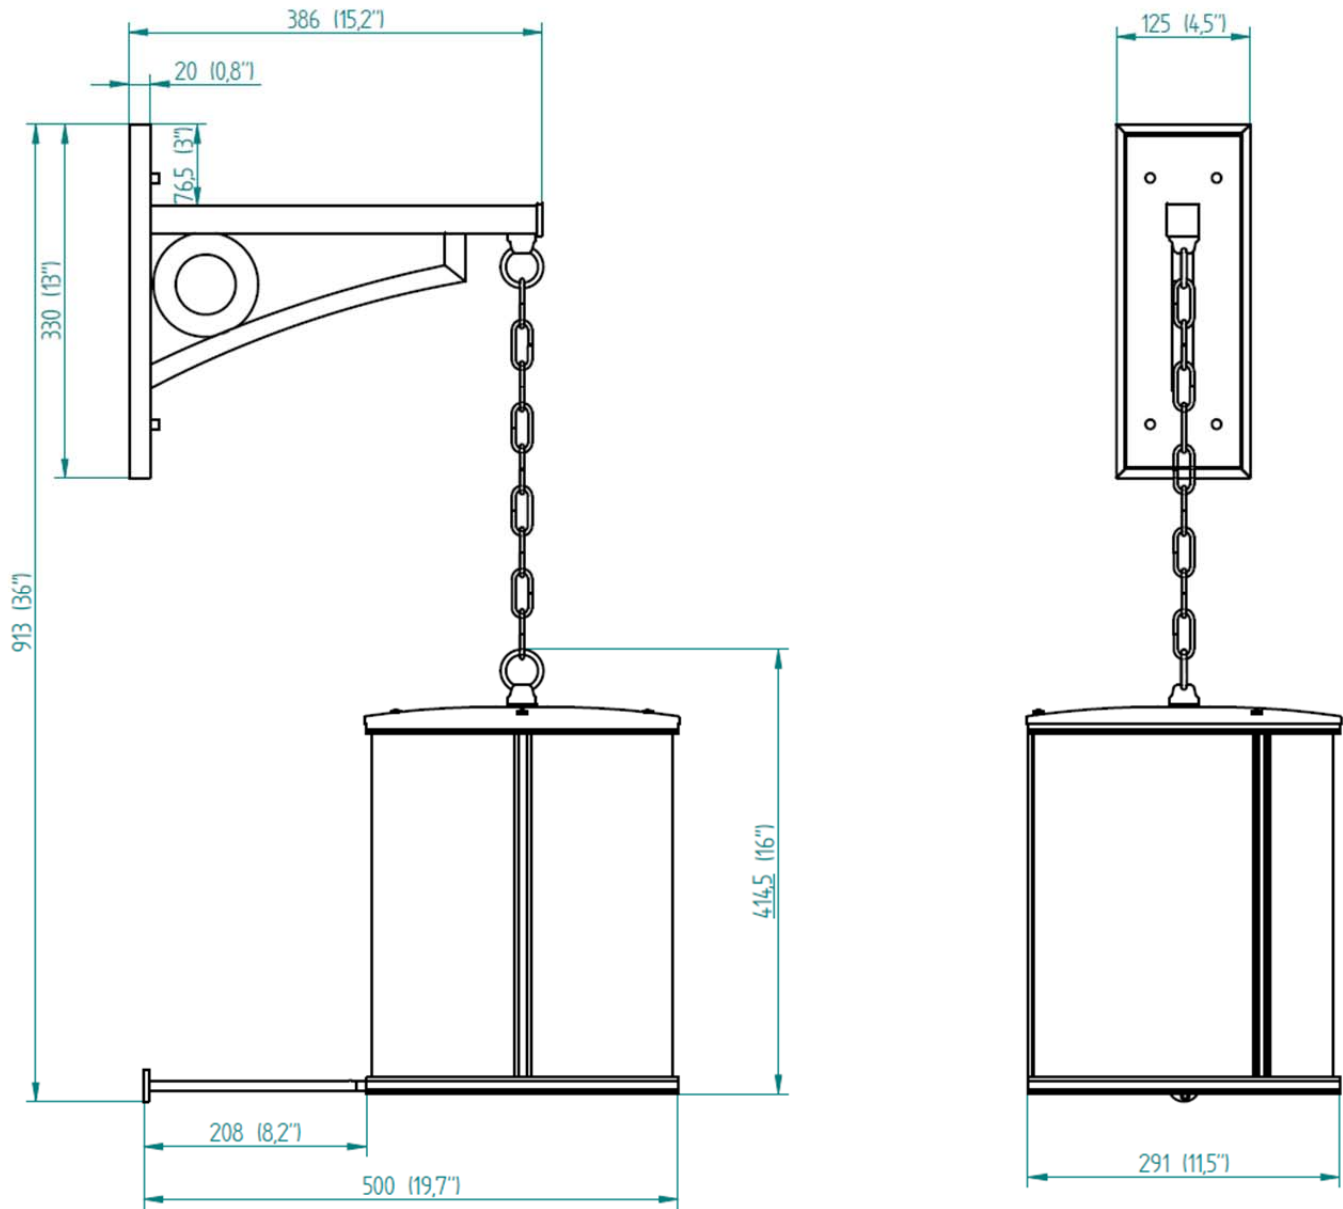

CL STERLING & SON 

GC E65 LB
LARGE ROUND EXTERIOR PENDANT W BRACKET

GILETTE COLLECTION

* All dimensions are in millimeters (mm) and inches (") *

* All dimensions are in millimeters (mm) and inches (") *