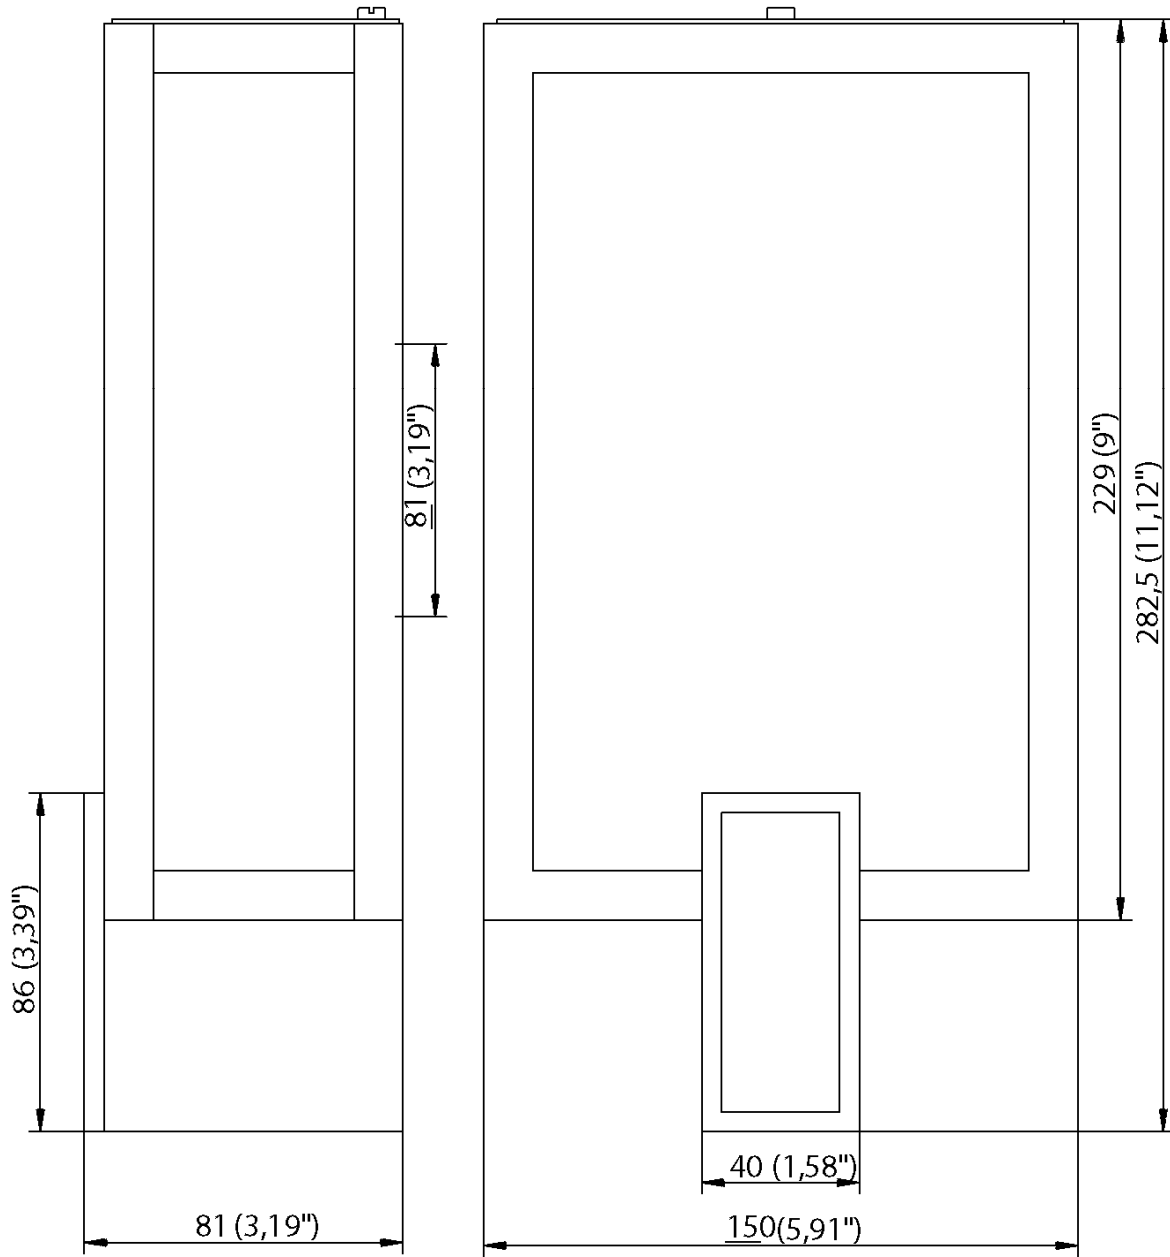

CL STERLING & SON 

AC E31 S – Small Exterior Lantern

ARCHER COLLECTION

\*All dimensions are in millimeters (mm) and inches (")\*

CL STERLING & SON 

Back Plate

AC E31 S

\*All dimensions are in millimeters (mm) and inches (")\*