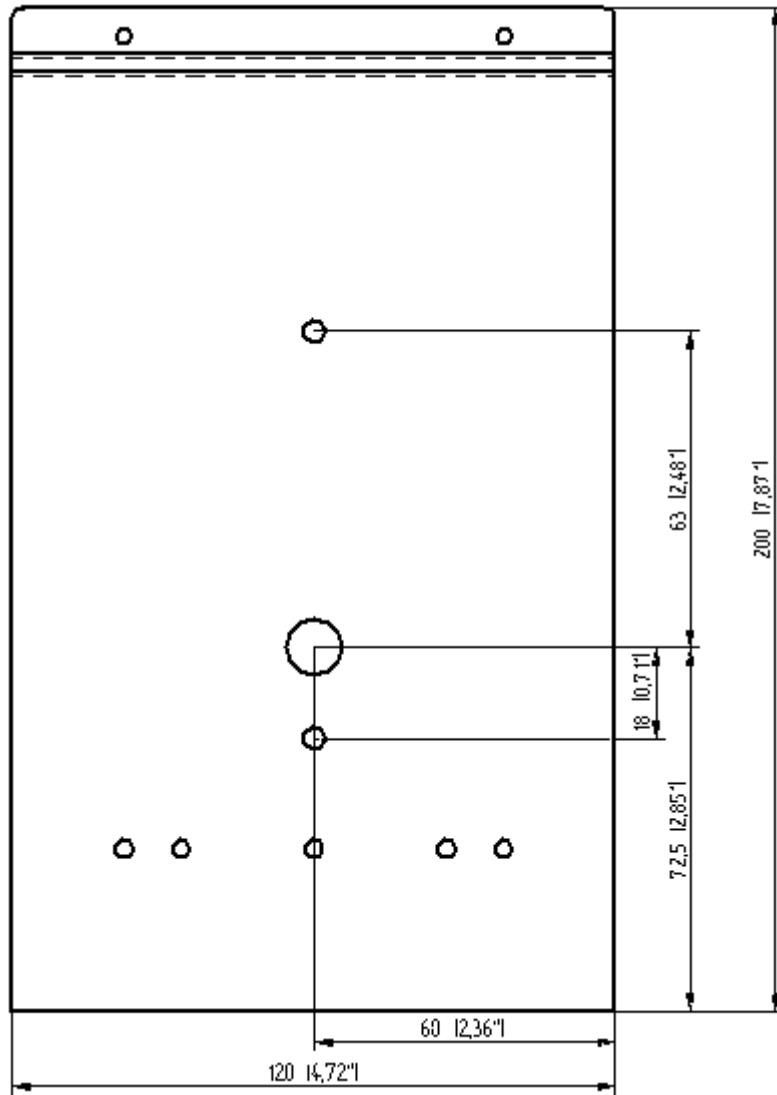

CL STERLING & SON 

AC E31 S – Small Exterior Lantern

ARCHER COLLECTION

\*All dimensions are in millimeters (mm) and inches (")\*

CL STERLING & SON 

Back Plate

AC E31 S

\*All dimensions are in millimeters (mm) and inches (")\*