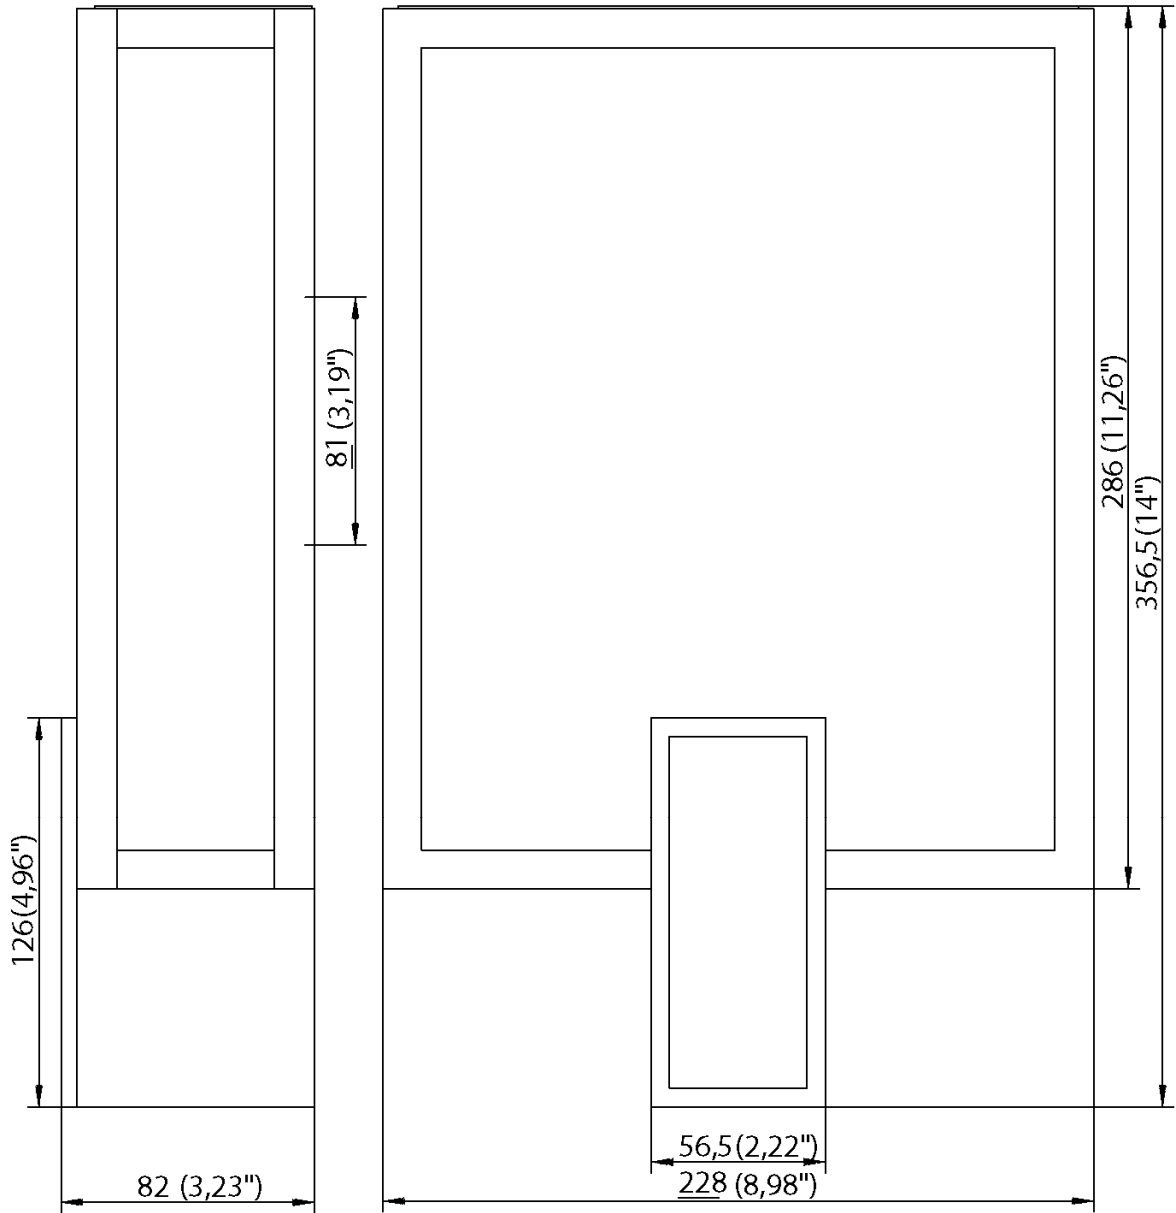

CL STERLING & SON 

AC E31 L – Large Exterior Lantern

ARCHER COLLECTION

\*All dimensions are in millimeters (mm) and inches (")\*

CL STERLING & SON 

Back Plate

AC E31 L

\*All dimensions are in millimeters (mm) and inches (")\*