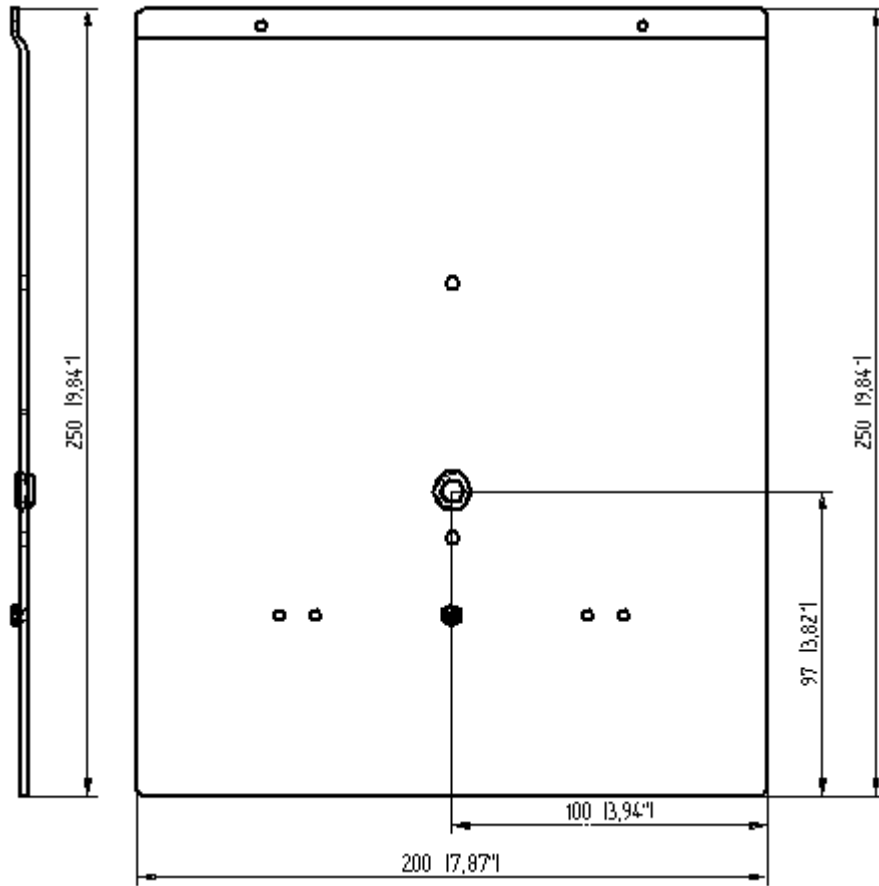

CL STERLING & SON 

AC E31 L – Large Exterior Lantern

ARCHER COLLECTION

\*All dimensions are in millimeters (mm) and inches (")\*

CL STERLING & SON 

Back Plate

AC E31 L

\*All dimensions are in millimeters (mm) and inches (")\*