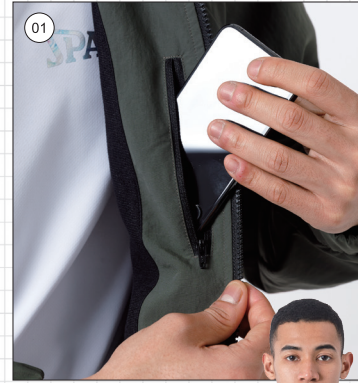

WOVEN JACKET
SMJ22140 ¥12,980

WOVEN PANTS
SMP22141 ¥9,980

WOVEN JACKET
SMJ22140 ¥12,980
WOVEN SHORTS
SMP22142 ¥6,490

01