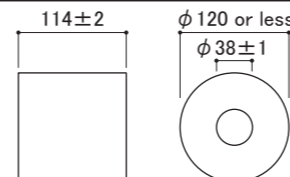

⊘ Wipe away cosmetic and/or chemical product stains immediately when found.
Long term stains will result in corrosion, discolouration, and/or deterioration which may lead to product failure and result in injuries.

⊘ The product is optimized for use with toilet paper of dimensions stated in the diagram on the right.