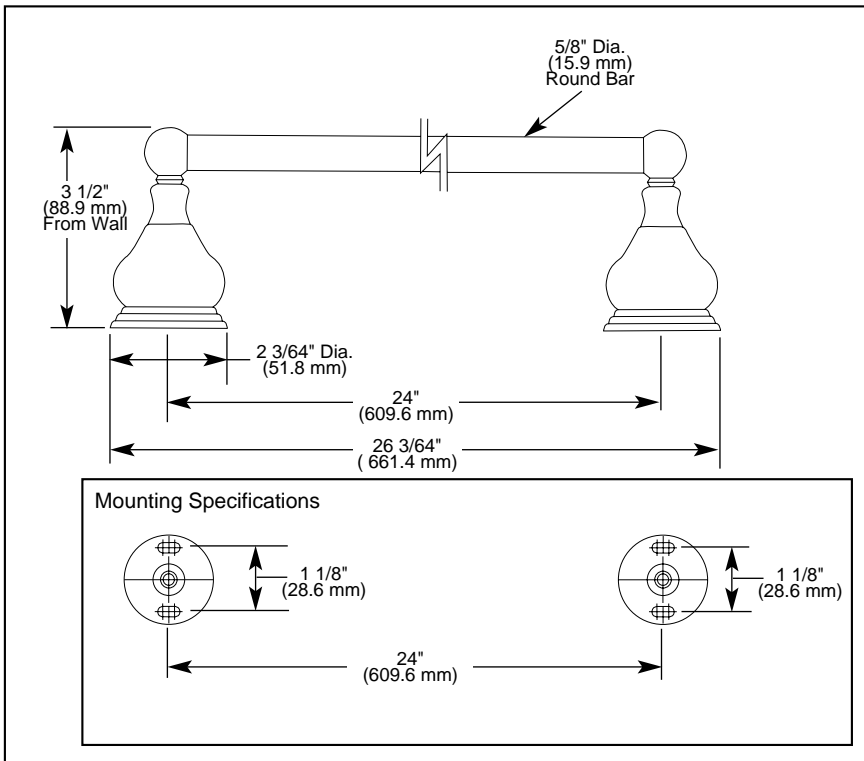

DELTA[®]

ACCESSORIES

- Traditional Series
- 24" Towel bar

Submitted Model No.: _____

Specific Features: _____

STANDARD SPECIFICATIONS:

- Wood blocking is preferable behind all wall surfaces. If wood blocking is not available, the following fasteners are suggested: Tile/Masonry-Plastic or lead Anchors Plaster/drywall-Toggle bolts.
- Mounting hardware and mounting instructions included with product.