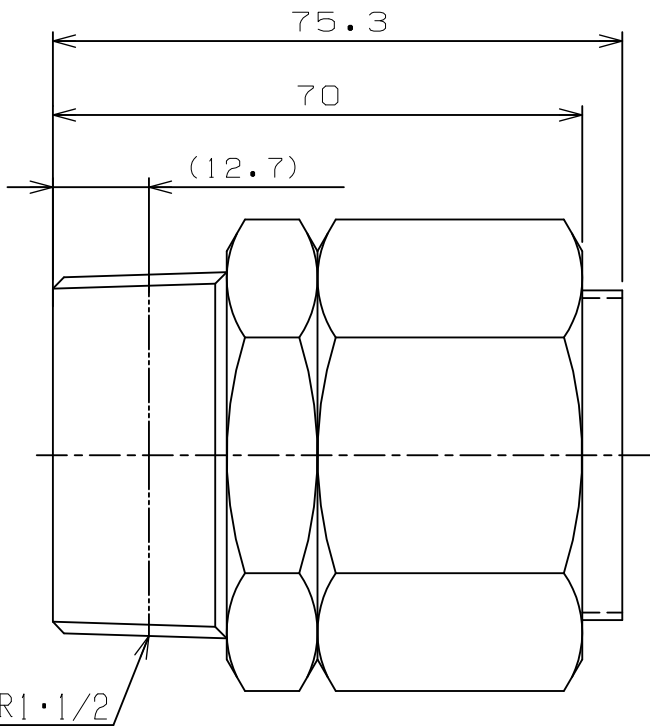

リングP32

| | |
|-------|-----------------|
| TITLE | KANTOUCH |
| MODEL | TH32-1.1/4-BorS |

リングP32

| | |
|-------|-----------------|
| TITLE | KANTOUCH |
| MODEL | TH32-1.1/2-BorS |

TH32-BorS

RGL JOINT CO., LTD

DATE 01, 11, 15

A4

1/1

RGL JOINT