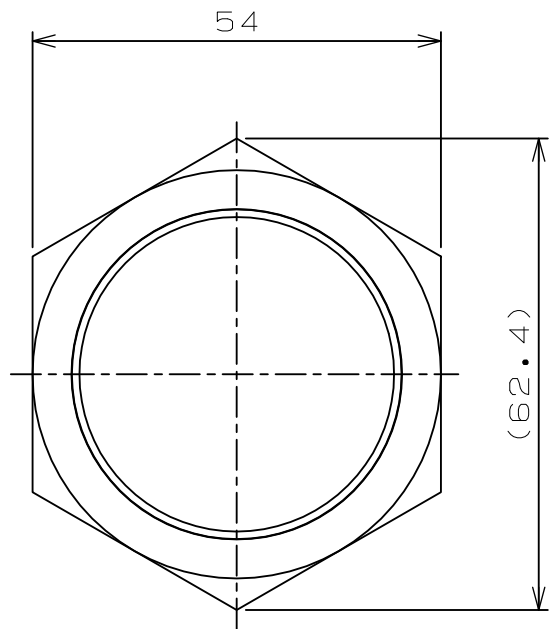

リングP32

| | |
|-------|-----------------|
| TITLE | KANTOUCH |
| MODEL | TH32-1.1/4-BorS |

リングP32

| | |
|-------|-----------------|
| TITLE | KANTOUCH |
| MODEL | TH32-1.1/2-BorS |

TH32-BorS

RGL JOINT CO., LTD

DATE 01, 11, 15

A4

1/1

RGL JOINT