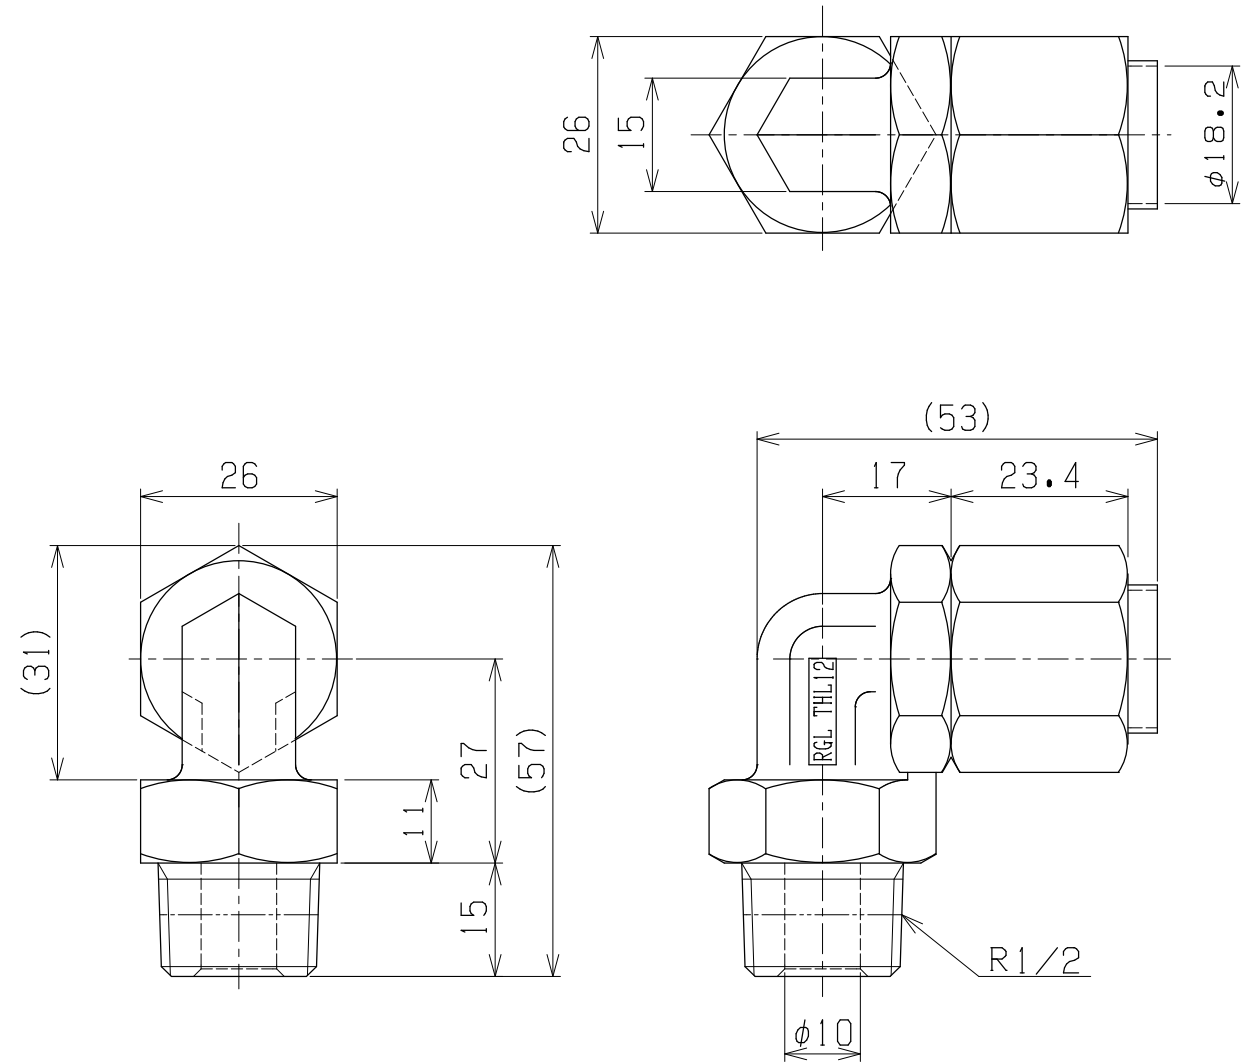

O-RING P11

TITLE	KANTOUCH_L
MODEL	THL12-3/8-S

O-RING P11

TITLE	KANTOUCH_L
MODEL	THL12-1/2-S

THL12 CAD DATA	REGAL JOINT CO., LTD
DATE 11, 12, 20	A3 1/1

RGL JOINT