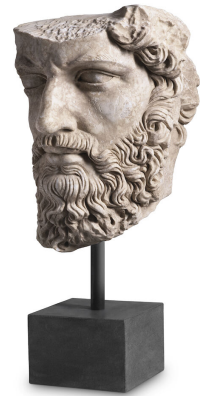

E I C H H O L T Z

EST. 1992

SPECIFICATION SHEET

Item no.	TM0020
Item description	Bust of Lucius Verus marble antique look Marble black metal base
Suitable for	Indoor use/dry locations only
Net weight (kg)	36
Net weight (lbs)	79.34

DIMENSIONS

Dimensions (cm)	W. 23.5 D. 30 H. 58 cm
Dimensions (inch)	W. 9.25" D. 11.81" H. 22.83"

MATERIALS

TM0020	Bust of Lucius Verus marble antique look Marble Iron
--------	---

LOGISTIC INFORMATION

TM0020	Bust of Lucius Verus marble antique look 1 pc(s)
Carton length (m)	0.35
Carton width (m)	0.35
Carton height (m)	0.6
Carton cubage (m)	0.0735
Gross weight (kg)	50
HS code EU	68029100
Carton length (inch)	13.78
Carton width (inch)	13.78
Carton height (inch)	23.62
Carton cubage (ft)	2.6
Gross weight (lbs)	110.2
HS code USA	6802911500
Country of origin	China