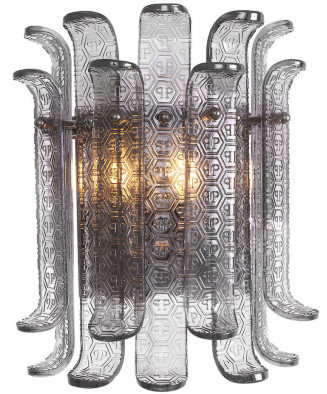

## SPECIFICATION SHEET

Item no.	PP0239
Item description	Wall Lamp Rodeo Drive smoke glass nickel finish Smoke logo glass   polished nickel frame
Suitable for	Indoor use/dry locations only
Net weight (kg)	4.5
Net weight (lbs)	9.92

## DIMENSIONS

Dimensions (cm)	W. 27   D. 16   H. 35 cm
Dimensions (inch)	W. 10.63"   D. 6.30"   H. 13.78"

## MATERIALS

PP0239	Wall Lamp Rodeo Drive smoke glass nickel finish
--------	-------------------------------------------------

## LOGISTIC INFORMATION

PP0239	Wall Lamp Rodeo Drive smoke glass nickel finish   1 pc(s)
Carton length (m)	0.49
Carton width (m)	0.4
Carton height (m)	0.33
Carton cubage (m)	0.0647
Gross weight (kg)	5.49
HS code EU	94051950
Carton length (inch)	19.29
Carton width (inch)	15.75
Carton height (inch)	12.99
Carton cubage (ft)	2.28
Gross weight (lbs)	12.1
Country of origin	China