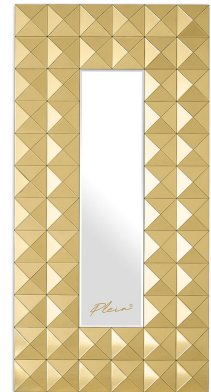

EICHHOLTZ

EST. 1992

SPECIFICATION SHEET

Item no.	PP0062
Item description	Mirror Chateau L gold mirror glass Gold mirror glass bevelled mirror glass
Suitable for	Indoor use/dry locations only
Net weight (kg)	70
Net weight (lbs)	154.28

DIMENSIONS

Dimensions (cm)	L. 220 W. 111 D. 4 cm
Dimensions (inch)	L. 86.61" W. 43.70" D. 1.57"
Visible mirror dimensions (cm)	L. 146.5 W. 36.5 cm
Visible mirror dimensions (inch)	L. 57.68" W. 14.37"

MATERIALS

PP0062	Mirror Chateau L gold mirror glass Mirror glass
--------	--

SPECIFICATIONS

Assembly required?	No assembly required
--------------------	----------------------

LOGISTIC INFORMATION

PP0062	Mirror Chateau L gold mirror glass 1 pc(s)
Carton length (m)	2.31
Carton width (m)	1.22
Carton height (m)	0.19
Carton cubage (m)	0.5355
Gross weight (kg)	78
HS code EU	70099200
Carton length (inch)	90.94
Carton width (inch)	48.03
Carton height (inch)	7.48
Carton cubage (ft)	18.91
Gross weight (lbs)	171.91
Country of origin	China