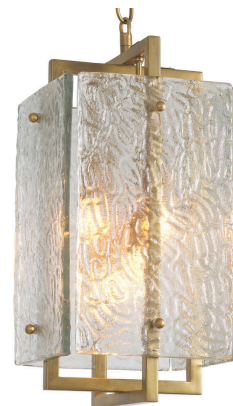

## SPECIFICATION SHEET

Item no.	118933
Item description	Pendant Solara vintage brass finish Vintage brass finish   handmade glass
Suitable for	Indoor use/dry locations only
Net weight (kg)	18.27
Net weight (lbs)	40.27

## DIMENSIONS

Dimensions (cm)	W. 31.5   D. 31.5   H. 54.5 cm
Dimensions (inch)	W. 12.40"   D. 12.40"   H. 21.46"
Wall/ceiling plate dimensions (cm)	Ø 11   H. 9 cm
Wall/ceiling plate dimensions (inch)	Ø 4.33"   H. 3.54"
Wire length (cm)	250
Wire length (inch)	98.43

## MATERIALS

118933	Pendant Solara vintage brass finish Steel   Brass   Iron   Aluminium   Glass
Stainless steel grade	SAE 202