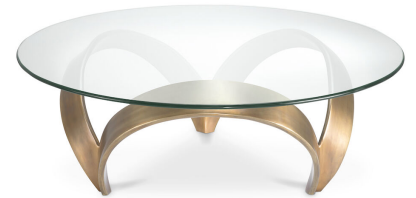

EICHHOLTZ

EST. 1992

SPECIFICATION SHEET

Item no.	118638
Item description	Coffee Table Soquel vintage brass finish Vintage brass finish clear glass top
Suitable for	Indoor use/dry locations only
Net weight (kg)	44.1
Net weight (lbs)	97.2

DIMENSIONS

Dimensions (cm)	Ø 110 H. 36.5 cm
Dimensions (inch)	Ø 43.31" H. 14.37"
Glass thickness (mm)	12
Glass thickness (inch)	0.47

MATERIALS

118027	Coffee Table Soquel vintage brass finish - Stand Aluminium
118636	Coffee Table Soquel - ø 110 cm 12mm clear glass Glass
Glass type	Tempered glass

SPECIFICATIONS

Assembly required?	No assembly required
Maximum weight load (kg)	50
Maximum weight load (lbs)	110.23

LOGISTIC INFORMATION

118027	Coffee Table Soquel vintage brass finish - Stand 1 pc(s)
Carton length (m)	0.94
Carton width (m)	0.94
Carton height (m)	0.43
Carton cubage (m)	0.3799
Gross weight (kg)	18.4
HS code EU	94032080
Carton length (inch)	37.01
Carton width (inch)	37.01
Carton height (inch)	16.93
Carton cubage (ft)	13.42
Gross weight (lbs)	40.55
HS code USA	9403200050
Country of origin	India
118636	Coffee Table Soquel - ø 110 cm 12mm clear glass 1 pc(s)
Carton length (m)	1.16
Carton width (m)	1.16