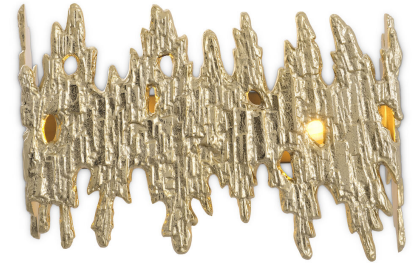

## SPECIFICATION SHEET

Item no.	118160
Item description	Wall Lamp Creten L Gold finish
Suitable for	Indoor use/dry locations only
Net weight (kg)	9.18
Net weight (lbs)	20.23

## MATERIALS

118160	Wall Lamp Creten L Cast aluminium   Iron   Stainless steel
Stainless steel grade	SAE 304