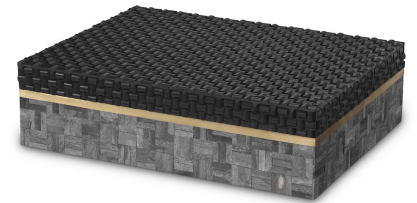

E I C H H O L T Z

EST. 1992

SPECIFICATION SHEET

Item no. 118124
Item description Box Seaside L black grey
Grey | black | vintage brass finish

Suitable for Indoor use/dry locations only

Net weight (kg) 6
Net weight (lbs) 13.22

DIMENSIONS

Dimensions (cm) L. 40 | W. 30 | H. 11 cm
Dimensions (inch) L. 15.75" | W. 11.81" | H. 4.33"

MATERIALS

118124 Box Seaside L black grey
MDF | Resin | Brass

LOGISTIC INFORMATION

118124 Box Seaside L black grey | 1 pc(s)
Carton length (m) 0.5
Carton width (m) 0.39
Carton height (m) 0.18
Carton cubage (m) 0.0351
Gross weight (kg) 8
HS code EU 44209099
Carton length (inch) 19.69
Carton width (inch) 15.35
Carton height (inch) 7.09
Carton cubage (ft) 1.24
Gross weight (lbs) 17.63
HS code USA 4420904500
Country of origin India