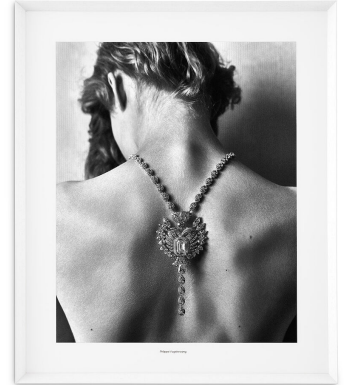

E I C H H O L T Z

EST. 1992

SPECIFICATION SHEET

Item no.	117307
Item description	Print Philippe Vogelenzang - Le Cou White wooden frame clear glass
Suitable for	Indoor use/dry locations only
Net weight (kg)	11
Net weight (lbs)	24.24

DIMENSIONS

Dimensions (cm)	L. 124 W. 104 D. 6 cm
Dimensions (inch)	L. 48.82" W. 40.94" D. 2.36"

MATERIALS

117307	Print Philippe Vogelenzang - Le Cou Pine Wood MDF Glass Paper
--------	--

LOGISTIC INFORMATION