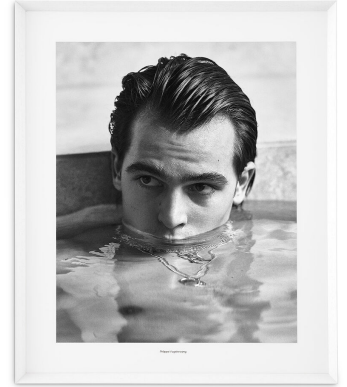

## SPECIFICATION SHEET

Item no.	117306
Item description	Print Philippe Vogelenzang - Bathe White wooden frame   clear glass
Suitable for	Indoor use/dry locations only
Net weight (kg)	11
Net weight (lbs)	24.24

## DIMENSIONS

Dimensions (cm)	L. 124   W. 104   D. 6 cm
Dimensions (inch)	L. 48.82"   W. 40.94"   D. 2.36"