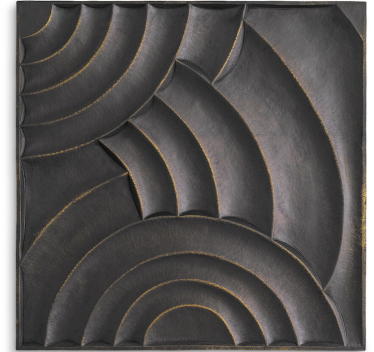

## SPECIFICATION SHEET

Item no.	117237
Item description	Wall Object Azurea bronze finish Bronze finish
Suitable for	Indoor use/dry locations only
Net weight (kg)	12
Net weight (lbs)	26.45

## DIMENSIONS

Dimensions (cm)	L. 100   W. 100   D. 4.5 cm
Dimensions (inch)	L. 39.37"   W. 39.37"   D. 1.77"

## MATERIALS

117237	Wall Object Azurea bronze finish Brass   Iron
--------	--