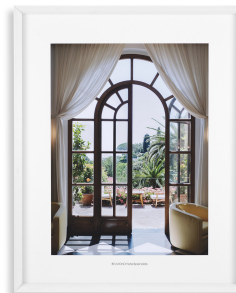

E I C H H O L T Z

SPECIFICATION SHEET

Item no.	116649
Item description	Print EC366 Belmond Hotel Splendido White wooden frame clear glass
Suitable for	Indoor use/dry locations only
Net weight (kg)	7.7

DIMENSIONS

Item dimensions (cm)	84 x H. 104 x D. 6 cm
Item dimensions (inch)	33.07" x 40.94" H x 2.36" D

SPECIFICATIONS

Material(s)	Pine Wood MDF Glass Paper
--------------------	---------------------------------

LOGISTIC INFORMATION