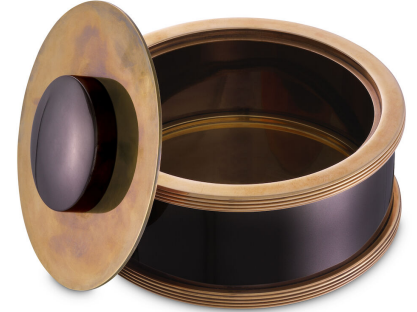

## SPECIFICATION SHEET

|                  |   |
|------------------|---|
| Item no.         | 116248  |
| Item description | Box Ella vintage brass finish<br>Vintage brass finish   black nickel finish |
| Suitable for     | Indoor use/dry locations only   |
| Net weight (kg)  | 3   |
| Net weight (lbs) | 6.61  |

## DIMENSIONS

|                   |                    |
|-------------------|--------------------|
| Dimensions (cm)   | Ø 18   H. 7 cm     |
| Dimensions (inch) | Ø 7.09"   H. 2.76" |

## MATERIALS

|        |  |
|--------|--|
| 116248 | Box Ella vintage brass finish<br>Brass |
|--------|--|