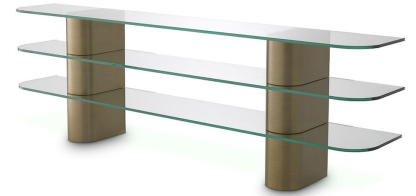

E I C H H O L T Z

EST. 1992

SPECIFICATION SHEET

Item no.	116158
Item description	Console Table Lunden brushed brass finish Brushed brass finish clear glass
Suitable for	Indoor use/dry locations only
Net weight (kg)	169
Net weight (lbs)	372.48

DIMENSIONS

Dimensions (cm)	L. 240 W. 40 H. 76 cm
Dimensions (inch)	L. 94.49" W. 15.75" H. 29.92"

MATERIALS

116158A	Console Table Lunden brushed brass finish - 4 blocks Stainless steel
Stainless steel grade	SAE 201
116158B	Console Table Lunden brushed brass finish - 2 blocks Stainless steel
116158C	Console Table Lunden brushed brass finish - Glass 1 pc Glass
Glass type	Tempered glass

SPECIFICATIONS

Assembly required?	This product requires assembly
Maximum weight load (kg)	100
Maximum weight load (lbs)	220.46

LOGISTIC INFORMATION

116158A	Console Table Lunden brushed brass finish - 4 blocks 1 pc(s)
Carton length (m)	0.49
Carton width (m)	0.4
Carton height (m)	0.47
Carton cubage (m)	0.0921
Gross weight (kg)	43
HS code EU	70033000
Carton length (inch)	19.29
Carton width (inch)	15.75
Carton height (inch)	18.5
Carton cubage (ft)	3.25
Gross weight (lbs)	94.77
Country of origin	China
116158B	Console Table Lunden brushed brass finish - 2 blocks 1 pc(s)
Carton length (m)	0.45