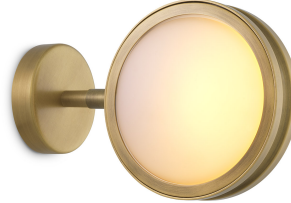

E I C H H O L T Z

EST. 1992

SPECIFICATION SHEET

Item no.	116063
Item description	Wall Lamp Blaize antique brass finish Antique brass finish white glass
Suitable for	Indoor use/dry locations only
Net weight (kg)	0.9

DIMENSIONS

Item dimensions (cm)	9 x H. 15 x D. 22 cm
Item dimensions (inch)	3.54" x 5.91" H x 8.66" D
Wall/ceiling plate dimensions (cm)	∅ 9 x D. 2 cm
Wall/ceiling plate dimensions (inch)	3.54" dia x 0.79" D
Wire length (cm)	20 cm
Wire length (inch)	7,87 inch

SPECIFICATIONS

Material(s)	Iron Glass
Lamp holder	E14
Lamp holder qty	1
Voltage	220 - 240 Volt
Wattage (max)	5 watt
Type of plug	Not applicable
Dimmable	Dimmable, dimmer not included
Wire	3 core (0,75mm ²)
CE test certificate	Pass 2022 CB