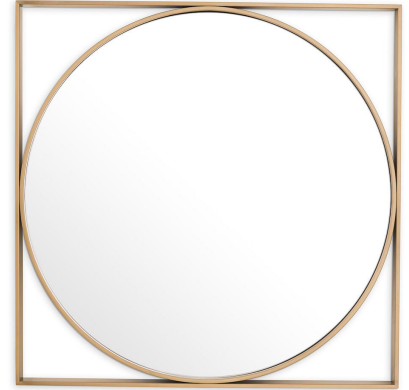

## SPECIFICATION SHEET

Item no.	116032
Item description	Mirror Montauk brushed brass finish Brushed brass finish
Suitable for	Indoor use/dry locations only
Net weight (kg)	22.8
Net weight (lbs)	50.25

## DIMENSIONS

Dimensions (cm)	L. 90   W. 90   D. 5 cm
Dimensions (inch)	L. 35.43"   W. 35.43"   D. 1.97"
Visible mirror dimensions (cm)	Ø 85 cm
Visible mirror dimensions (inch)	Ø 33.46"

## MATERIALS

116032	Mirror Montauk brushed brass finish Stainless steel   Mirror glass   Plywood   Non woven fabric
Stainless steel grade	SAE 201