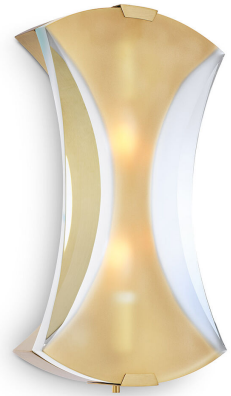

## SPECIFICATION SHEET

Item no.	116031
Item description	Wall Lamp Virgil antique brass finish Antique brass finish   frosted glass
Suitable for	Indoor use/dry locations only
Net weight (kg)	3.61
Net weight (lbs)	7.96

## DIMENSIONS

Dimensions (cm)	W. 21.5   D. 6   H. 37.5 cm
Dimensions (inch)	W. 8.46"   D. 2.36"   H. 14.76"
Wire length (cm)	20
Wire length (inch)	7.87

## MATERIALS

116031	Wall Lamp Virgil antique brass finish Iron   Glass
--------	---