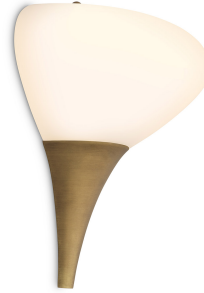

## SPECIFICATION SHEET

<b>Item no.</b>	115858
<b>Item description</b>	Wall Lamp Duco antique brass finish Antique brass finish   white glass
<b>Suitable for</b>	Indoor use/dry locations only
<b>Net weight (kg)</b>	1.8

### DIMENSIONS

<b>Item dimensions (cm)</b>	29 x H. 27 x D. 14 cm
<b>Item dimensions (inch)</b>	11.42" x 10.63" H x 5.51" D