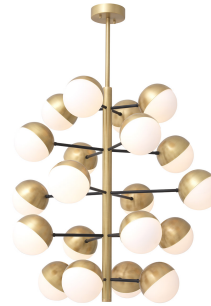

## SPECIFICATION SHEET

<b>Item no.</b>	114608
<b>Item description</b>	Chandelier Cona L antique brass finish Antique brass finish   black   white glass
<b>Suitable for</b>	Indoor use/dry locations only
<b>Net weight (kg)</b>	0

### DIMENSIONS

<b>Item dimensions (cm)</b>	ø 94 x H. 90 cm
<b>Item dimensions (inch)</b>	37.01" dia x 35.43" H
<b>Wall/ceiling plate dimensions (cm)</b>	ø 15 x H. 4 cm
<b>Wall/ceiling plate dimensions (inch)</b>	5.91" dia x 1.57" H
<b>Wire length (cm)</b>	176 cm
<b>Wire length (inch)</b>	69,29 inch

### SPECIFICATIONS

<b>Material(s)</b>	114608A: Iron   Glass 114608B: Iron   Glass
<b>Lamp holder</b>	E14
<b>Lamp holder qty</b>	20
<b>Voltage</b>	220 - 240 Volt
<b>Wattage (max)</b>	5 watt
<b>Dimmable</b>	Dimmable, dimmer not included
<b>Wire</b>	3 core (0,75mm <sup>2</sup> )
<b>CE test certificate</b>	Pass 2021
<b>Hanging method</b>	Pipe
<b>Length hanging method (cm)</b>	30+50+70 cm pipe
<b>Length hanging method (inch)</b>	11.81"+19.69"+27.56" pipe
<b>Extra information</b>	Dimension glass ball: ø 15 cm   5.91" dia