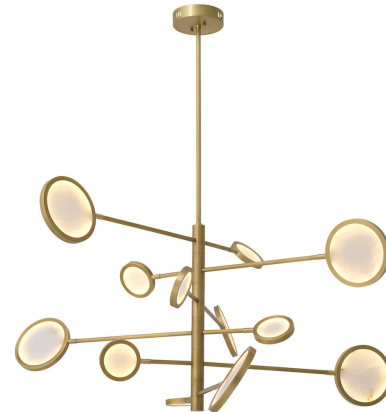

EICHHOLTZ

EST. 1992

SPECIFICATION SHEET

Item no.	114588
Item description	Chandelier Domani antique brass finish Antique brass finish alabaster Alabaster is a natural material, each piece differs in color, opacity and veining
Suitable for	Indoor use/dry locations only
Net weight (kg)	15.5
Net weight (lbs)	34.16

DIMENSIONS

Dimensions (cm)	Ø 136 H. 68 cm
Dimensions (inch)	Ø 53.54" H. 26.77"
Wall/ceiling plate dimensions (cm)	Ø 18 H. 4 cm
Wall/ceiling plate dimensions (inch)	Ø 7.09" H. 1.57"
Wire length (cm)	170
Wire length (inch)	66.93

MATERIALS

114588	Chandelier Domani antique brass finish Iron Alabaster
--------	------------------------------------------------------------

SPECIFICATIONS

Assembly required?	This product requires assembly
Lamp holder	Integrated LED
Plug	Not applicable
Voltage	220 - 240 Volt
Wattage (total)	56 watt
Light source	3014 SMD LED strip
LED colour temperature (kelvin)	2700 K
Dimmer	Dimmable, dimmer not included
Switch	Not applicable
Wire	2 core + earth wire (0,75mm ²)
Hanging method	Pipe
Length hanging method (cm)	30+50+70 cm pipe
Length hanging method (inch)	11.81+19.69+27.56 pipe

LOGISTIC INFORMATION

114588	Chandelier Domani antique brass finish 1 pc(s)
Carton length (m)	0.77
Carton width (m)	0.18
Carton height (m)	1.085
Carton cubage (m)	0.1504
Gross weight (kg)	17.5
HS code EU	94051950
Carton length (inch)	30.31