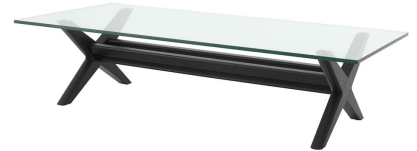

EICHHOLTZ

EST. 1992

SPECIFICATION SHEET

Item no.	114499
Item description	Coffee Table Maynor classic black Classic black clear glass
Suitable for	Indoor use/dry locations only
Net weight (kg)	54
Net weight (lbs)	119.02

DIMENSIONS

Dimensions (cm)	L. 160 W. 80 H. 40.5 cm
Dimensions (inch)	L. 62.99" W. 31.50" H. 15.94"
Glass thickness (mm)	15
Glass thickness (inch)	0.59

MATERIALS

114948	Coffee Table Maynor classic black - Stand Mindi wood
114950	Coffee Table Maynor - 160 x 80 cm 15mm clear glass Glass
Glass type	Tempered glass

SPECIFICATIONS

Assembly required?	This product requires assembly
Extra information	Distance between legs: 120 cm 47.24"

LOGISTIC INFORMATION

114948	Coffee Table Maynor classic black - Stand 1 pc(s)
Carton length (m)	1.3
Carton width (m)	0.46
Carton height (m)	0.16
Carton cubage (m)	0.0957
Gross weight (kg)	10
HS code EU	94036010
Carton length (inch)	51.18
Carton width (inch)	18.11
Carton height (inch)	6.3
Carton cubage (ft)	3.38
Gross weight (lbs)	22.04
HS code USA	9403608081
Country of origin	Indonesia
114950	Coffee Table Maynor - 160 x 80 cm 15mm clear glass 1 pc(s)
Carton length (m)	1.65
Carton width (m)	0.855
Carton height (m)	0.065