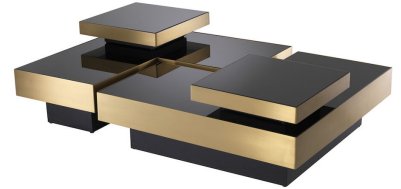

EICHHOLTZ

EST. 1992

SPECIFICATION SHEET

Item no.	113961
Item description	Coffee Table Nio brushed brass finish set of 4 Brushed brass finish black glass black base
Suitable for	Indoor use/dry locations only
Net weight (kg)	86
Net weight (lbs)	189.54

DIMENSIONS

Custom dimensions (cm)	40/80 x 80 x H. 23 cm tray 40 x 40 x H. 10 cm
Custom dimensions (inch)	15.75"/31.5" x 31.5" x 9.06" H tray 15.75" x 15.75" x 3.94" H
Glass thickness (mm)	12
Glass thickness (inch)	0.47

MATERIALS

113961A	Coffee Table Nio brushed brass finish - Table Stainless steel Iron
Stainless steel grade	SAE 201
113961B	Coffee Table Nio brushed brass finis - Table Glass Glass
113961C	Coffee Table Nio brushed brass finish - Tray S/2 Stainless steel Iron
Stainless steel grade	SAE 201
113961D	Coffee Table Nio brushed brass fi - Tray Glass S/2 Glass
Glass type	Tempered glass