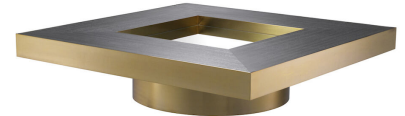

E I C H H O L T Z

EST. 1992

SPECIFICATION SHEET

Item no.	113934
Item description	Coffee Table Concorde brushed brass finish charcoal grey oak veneer Charcoal grey oak veneer brushed brass finish mirror glass
Suitable for	Indoor use/dry locations only
Net weight (kg)	53
Net weight (lbs)	116.81

DIMENSIONS

Dimensions (cm)	L. 120 W. 120 H. 29.5 cm
Dimensions (inch)	L. 47.24" W. 47.24" H. 11.61"
Visible mirror dimensions (cm)	L. 59 W. 59 cm
Visible mirror dimensions (inch)	L. 23.23" W. 23.23"

MATERIALS

113934	Coffee Table Concorde brushed brass finish charcoal grey oak veneer Plywood MDF Oak veneer Meranti veneer Mirror glass Steel
--------	---

SPECIFICATIONS

Assembly required?	No assembly required
--------------------	----------------------