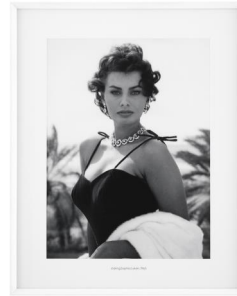

E I C H H O L T Z

SPECIFICATION SHEET

Item no.	113873
Item description	Print EC321 Staring Sophia Loren
Category	Wall decoration
Type	Prints
Country of origin	Belgium

ITEM MEASUREMENTS

Dimensions (cm)	83 x H. 103 x D. 4 cm
Dimensions (inch)	32.68" x 40.55" H x 1.57" D

SPECIFICATIONS

Material(s)	Pine Wood MDF Glass Paper
Finish(es)/colour(s)	White wooden frame clear glass
Suitable for	Indoor use/dry locations only

PACKAGE INFORMATION (MTR/KG)

Package measurements	1,05 x 0,06 x 0,85
Volume	0,0536
Gross weight (kg)	10,00