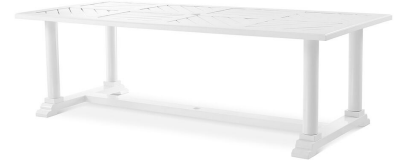

E I C H H O L T Z

EST. 1992

SPECIFICATION SHEET

Item no.	112849
Item description	Outdoor Dining Table Bell Rive rectangular white White finish
Suitable for	Indoor & outdoor use
Net weight (kg)	37
Net weight (lbs)	81.55

DIMENSIONS

Dimensions (cm)	L. 240 W. 103 H. 75 cm
Dimensions (inch)	L. 94.49" W. 40.55" H. 29.53"

MATERIALS

112849	Outdoor Dining Table Bell Rive rectangular white Aluminium
--------	---

SPECIFICATIONS

Assembly required?	This product requires assembly
Extra information	Umbrella hole: ø 6 cm 2.36" dia

LOGISTIC INFORMATION

112849	Outdoor Dining Table Bell Rive rectangular white 1 pc(s)
Carton length (m)	2.46
Carton width (m)	1.1
Carton height (m)	0.18
Carton cubage (m)	0.4871
Gross weight (kg)	52
HS code EU	94032080
Carton length (inch)	96.85
Carton width (inch)	43.31
Carton height (inch)	7.09
Carton cubage (ft)	17.2
Gross weight (lbs)	114.61
HS code USA	9403200050
Country of origin	China